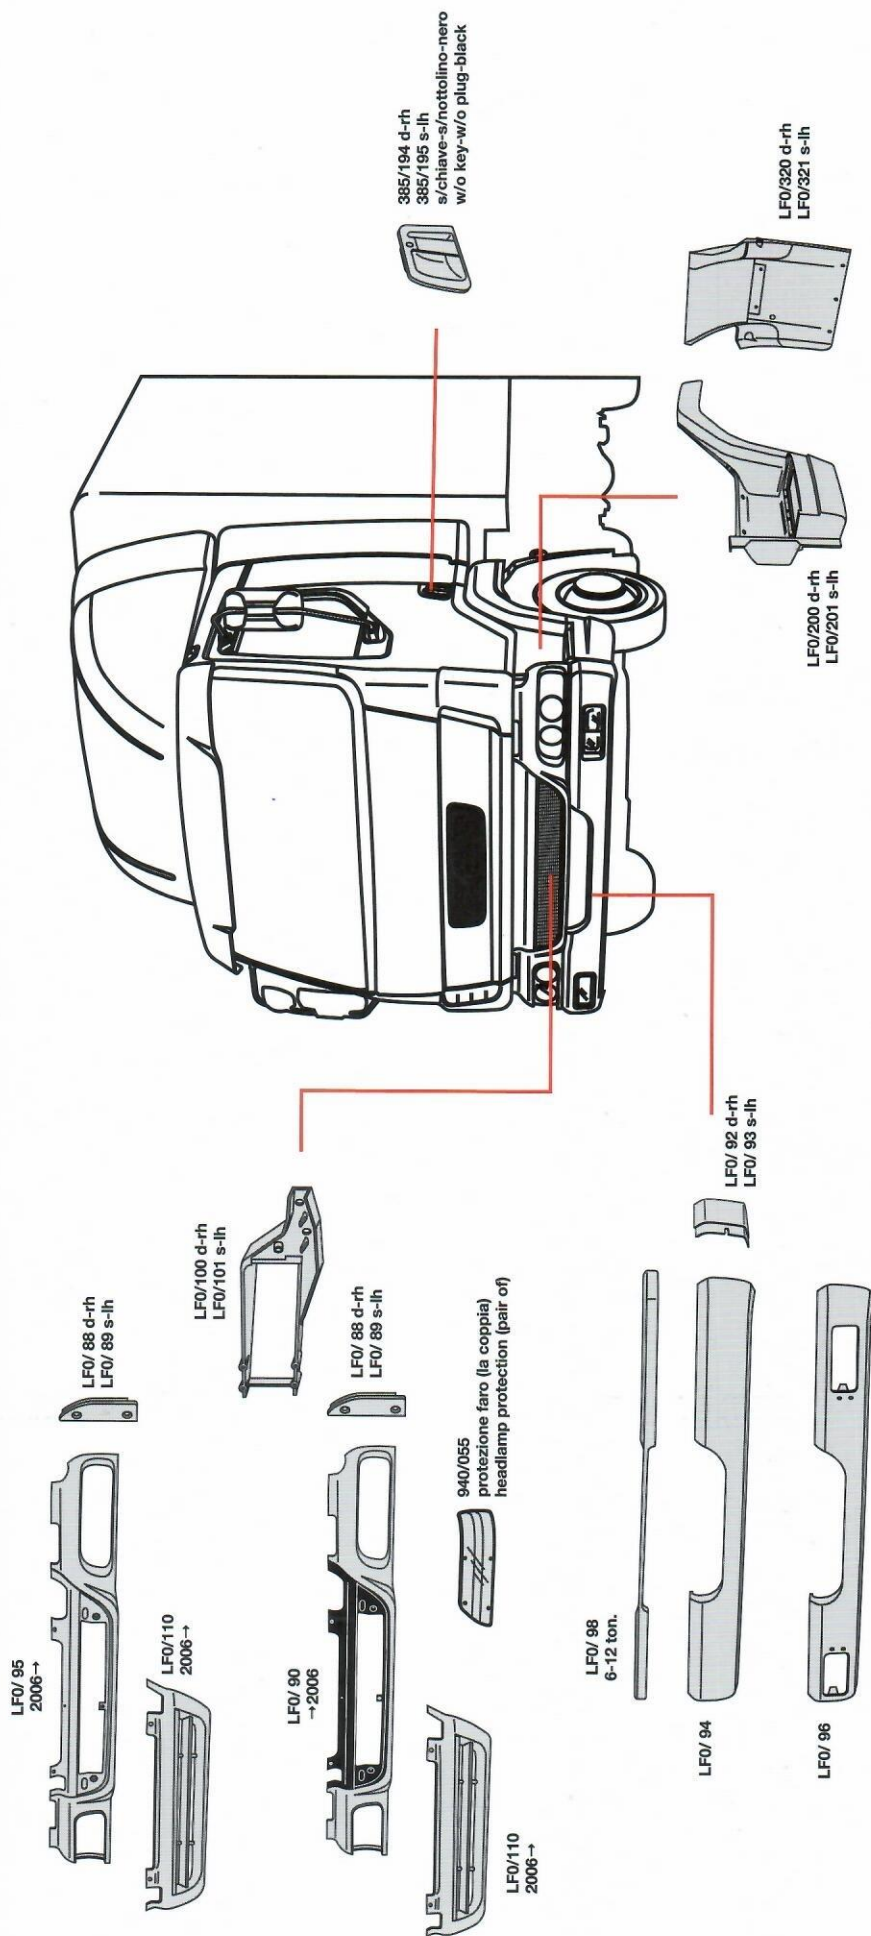

Suitable to
DAFL45

Tabella Comparative Cross Reference

Cod. Covind Covind ref.	Cod. Originale O.E.M. ref.	Cod. Covind Covind ref.	Cod. Originale O.E.M. ref.	Cod. Covind Covind ref.	Cod. Originale O.E.M. ref.	Cod. Covind Covind ref.	Cod. Originale O.E.M. ref.
LF0/ 88	1405010	LF0/ 92	1405881	LF0/100	1407464	LF0/200	1405250
LF0/ 88	1400502	LF0/ 92	1405031	LF0/100	1400505	LF0/200	1408232
LF0/ 89	1405011	LF0/ 93	1405880	LF0/101	1407465	LF0/201	1405247
LF0/ 89	1400503	LF0/ 93	1405030	LF0/101	1400504	LF0/201	1408227
LF0/ 90	1405008	LF0/ 94	1405767	LF0/110	1700802	LF0/320	1405038
LF0/ 90	1400501	LF0/ 94	1405032	LF0/110	1700387	LF0/321	1405039