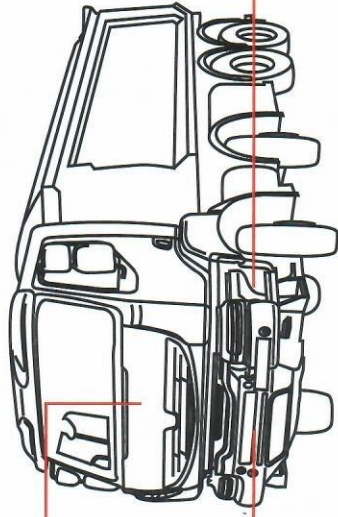

KER/240 d-rh
KER/241 s-lh

385/216 d-rh
385/217 s-lh
polipropilene
polypropylene