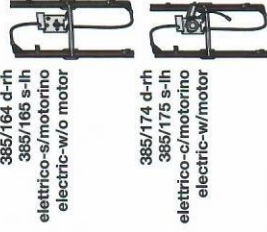

385/164 d-rh
385/166 s-lh
elettrico-s/motorino
electric-w/o motor

385/194 d-rh
385/195 s-lh
s/chiave-s/motolino-nera
w/o key-w/o plug-black