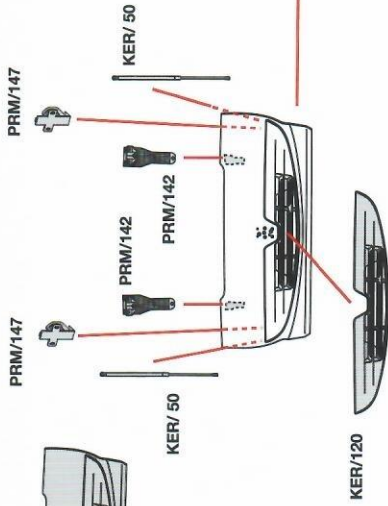

Suitable to RENAULT KERAX

KER/145

composto da/consists of:

- 1 Frontale - front covering
- 1 Griglia - grille (KER/120)
- 2 Cerniere - hinges (PRM/142)
- 2 Serrature - lock (PRM/147)
- 2 Pistoni a gas - gas spring (KER/ 50)