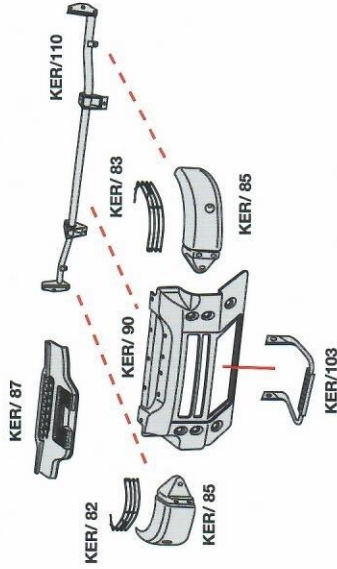

Suitable to RENAULT KERAX

KER/145

composto da/consists of:

- 1 Frontale - front covering
- 1 Griglia - grille (KER/120)
- 2 Cerniere - hinges (PRM/142)
- 2 Serrature - lock (PRM/147)
- 2 Pistoni a gas - gas spring (KER/ 50)

seconda serie | second series

prima serie | first series

KER/240 d-rh
KER/241 s-lh

385/216 d-rh
385/217 s-lh
polipropilene
polypropylene

385/164 d-rh
385/166 s-lh
elettrico-s/motorino
electric-w/o motor

385/194 d-rh
385/195 s-lh
s/chiave-s/motolino-nera
w/o key-w/o plug-black