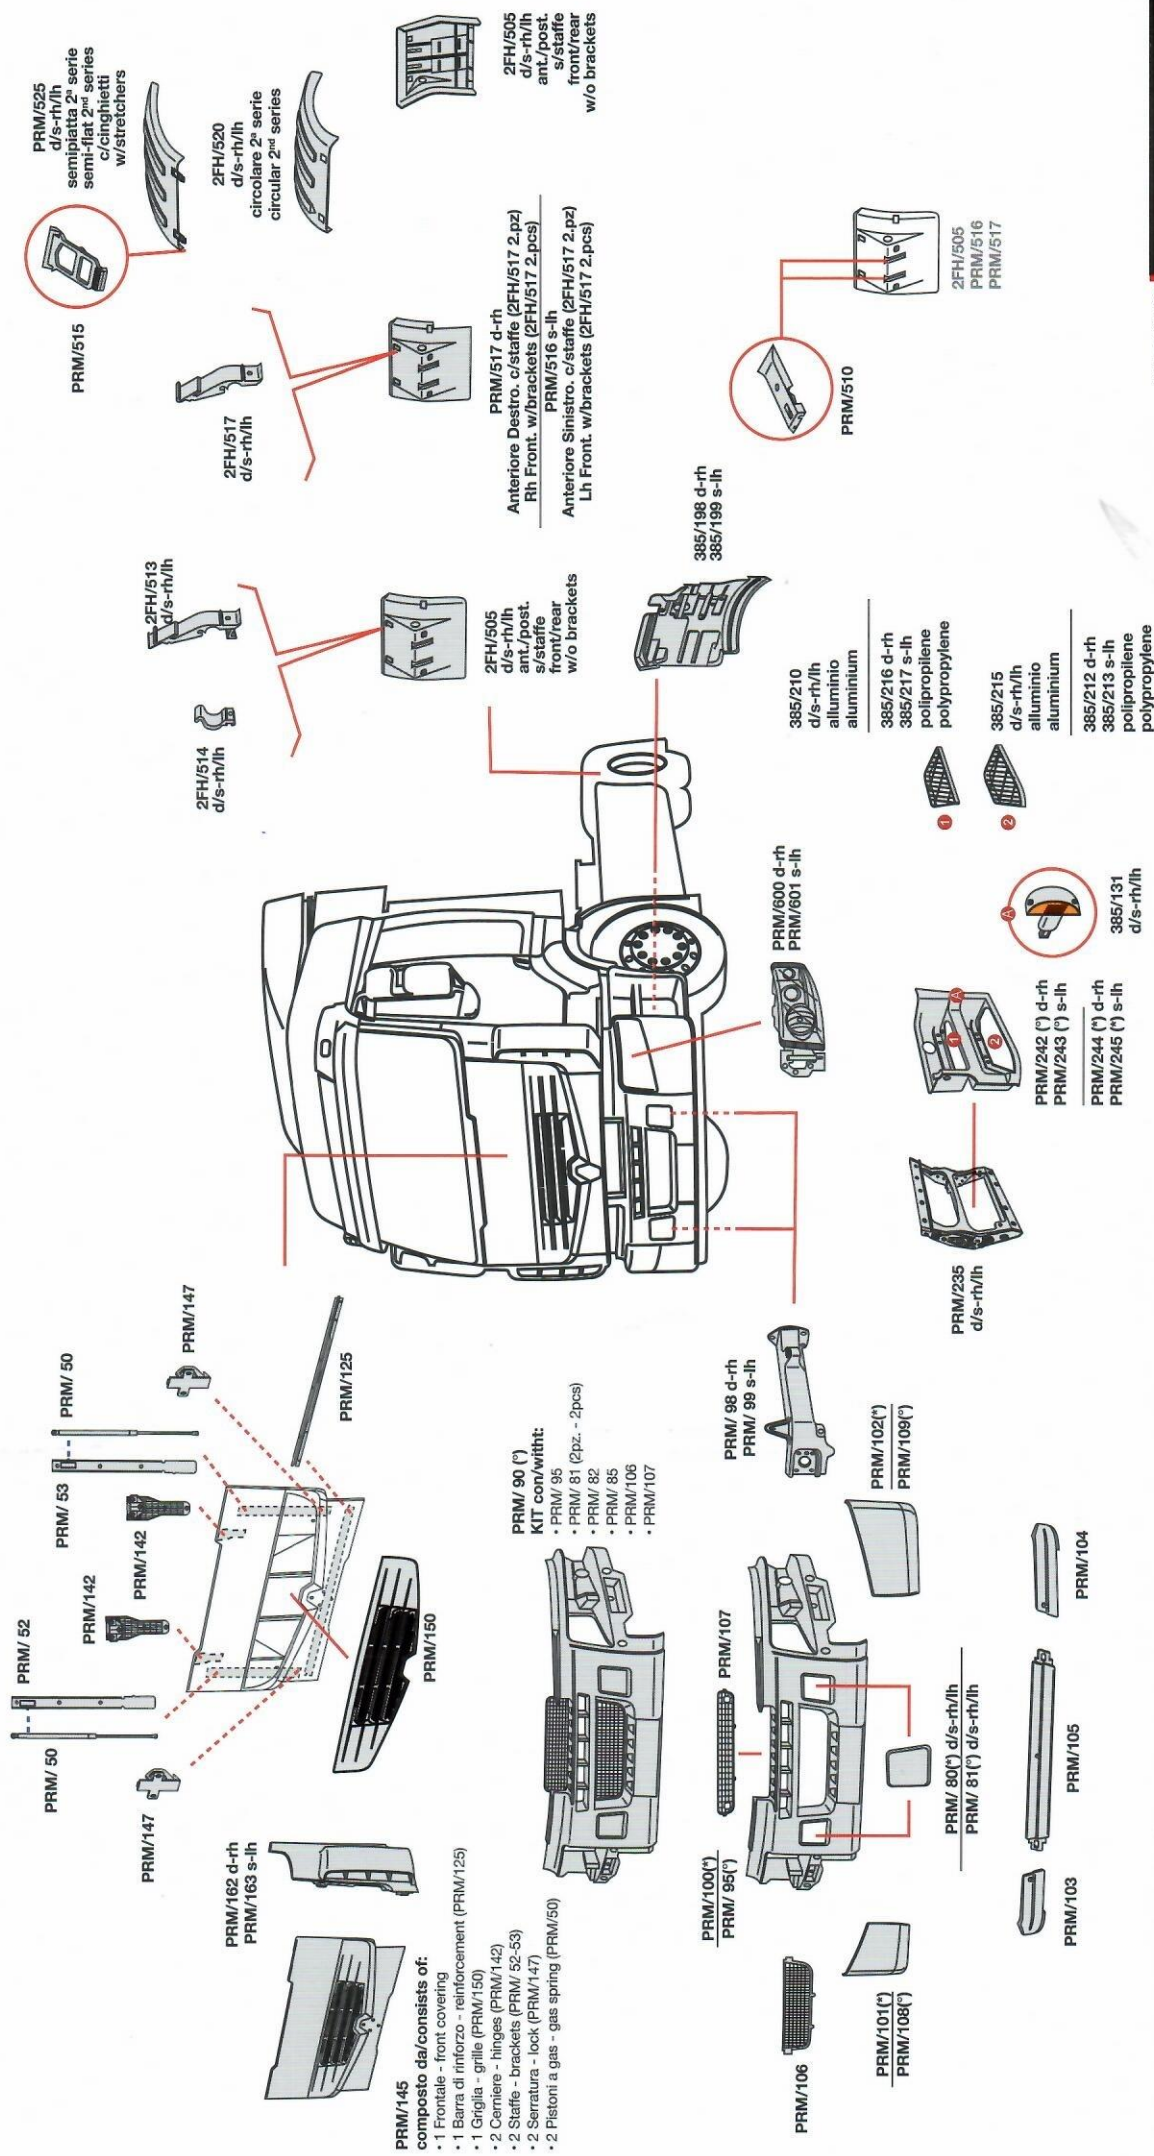

(*) vernice di fondo - unprocessed
(**) verniciato grigio - grey painted